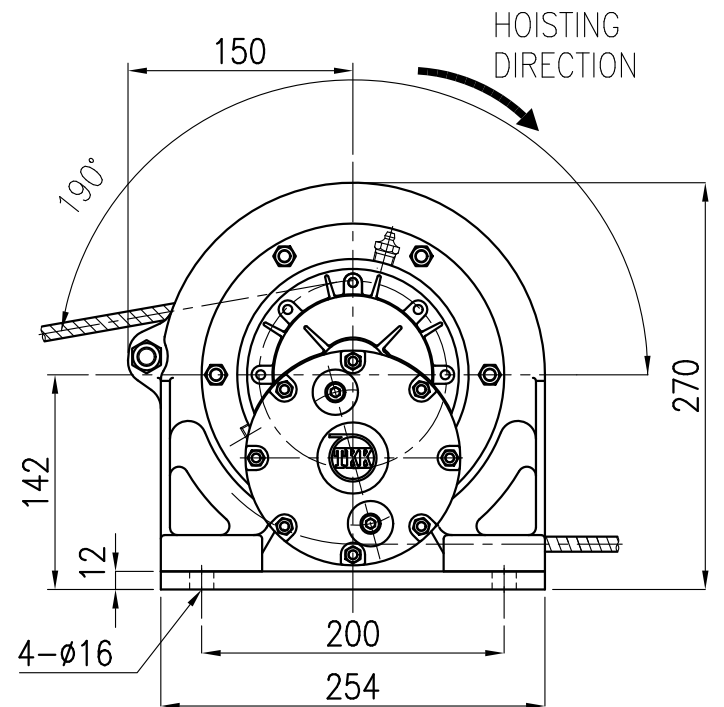

758.5

421.5

337

206

∅254

∅114

376

406

Push Button Switch
Cable Length : 3m

Power Cable
2m

SPECIFICATION

MODEL	WK55 X		
FREQUENCY	50 Hz	60 Hz	
RATED LOAD	1000 kg	1000 kg	
ROPE SPEED	4 m/min	5 m/min	
LENGTH OF WINDING	∅10×60m		
MOTOR	OUTPUT	POLES	VOLTAGE
	1.0kW	4P	200V
ISO CLASS	M3		
WEIGHT	73 kg		

HOISTING
DIRECTION

150

190°

270

142

12

4-∅16

200

254

TYPE	WK55 X
NAME	OUTLINE
DRAWN No.	026736