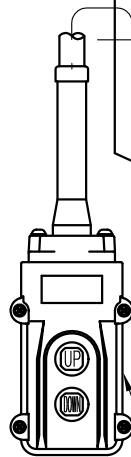

758.5

421.5

337

206

∅254

∅114

376

406

Push Button Switch
Cable Length : 3m

Power Cable
2m

SPECIFICATION

MODEL	WK55 X		
FREQUENCY	50 Hz	60 Hz	
RATED LOAD	1000 kg	1000 kg	
ROPE SPEED	4 m/min	5 m/min	
LENGTH OF WINDING	∅10×60m		
MOTOR	OUTPUT	POLES	VOLTAGE
	1.0kW	4P	200V
ISO CLASS	M3		
WEIGHT	73 kg		

HOISTING
DIRECTION

150

190°

270

142

12

4-∅16

200

254

TYPE	WK55 X
NAME	OUTLINE
DRAWN No.	026736